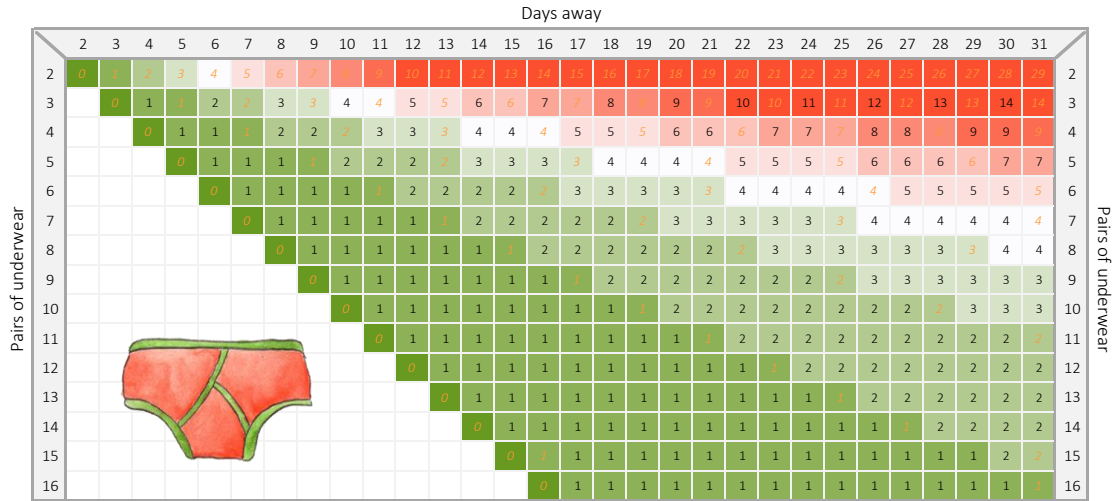

Washes

Days away includes day of departure and return
 Do your laundry wearing your last clean pair
 Golden days are optimal, arrive home with no pairs to spare!

Clean Pairs of Laundry Upon Return